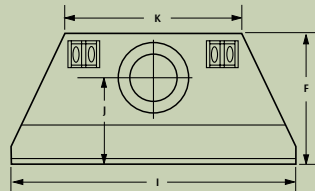

Top View

	RDI/HCI-36	RDI/HCI-42
A	44-1/4"	46-3/8"
B	36-5/16"	40-1/2"
C	20-3/16"	22-5/16"
D	36"	41"
E	9"	10-7/16"
F	21-5/16"	23-1/2"
G	17-7/16"	17-5/16"
H	10-1/8"	10"
I	41-3/4"	46-3/4"
J	13-1/4"	15"
K	28-1/8"	31-9/16"