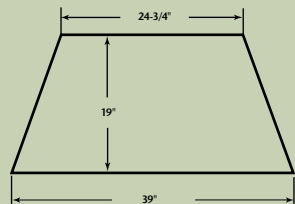

HCI/RDI-42