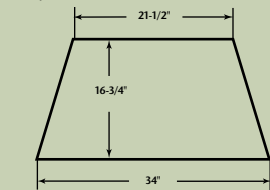

INSIDE HEARTH DIMENSIONS

HCI/RDI-36