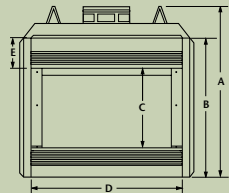

HCI-36/42 & RDI-36/42 DIMENSIONS

Front View