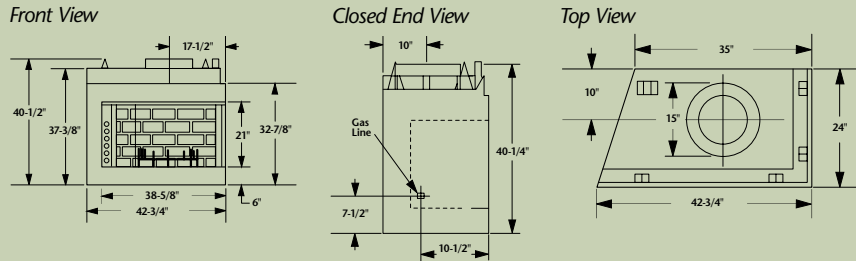

The Merit™ Series wood-burning fireplaces beautifully enhance the ambiance of any home from any angle. Consider a corner unit (CR-3835) for a quiet retreat, the peninsula (CPF-38) for an island installation at the end of a wall or the see-through (CST-38) for a room divider. With a sleek look and design combined with the stunning beauty of a real wood fireplace, any of these fireplaces will create a dramatic focal point and offer optimal choices for installation versatility.

CR-3835 (RIGHT) DIMENSIONS