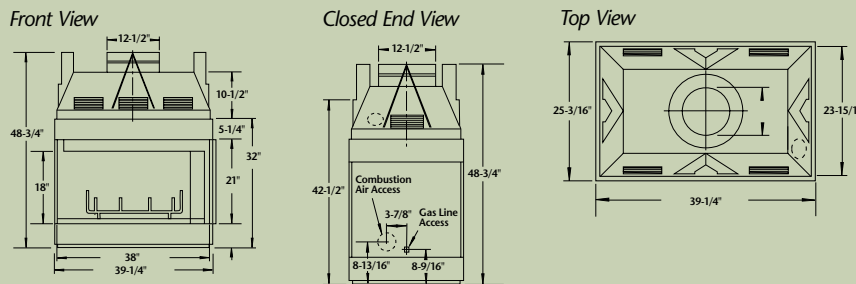

CPF-38 & CST-38 DIMENSIONS

FRAMING DIMENSIONS

Model	Width	Height	Depth
CR-3835	42-5/8"	40-5/8"	24"
CPF-38	39-1/4"	49"	24-3/16"
CST-38	40-1/4"	49"	24-3/16"

On cover: CR-3835 shown with polished brass bi-fold doors.

PRODUCTS YOU CAN COUNT ON

Lennox is committed to providing you with high-quality products. A qualified dealer can help you find the right product to give you years of comfort and enjoyment.

STANDARD FEATURES

Multi-view designs for the perfect fire presentation from any angle

Realistic brick-patterned liner frames the fire with the look of a realistic masonry fireplace

Uses economical Security™ FTF8 double-wall, air-cooled chimney system

Standard fuel grate, damper and mesh firescreens

Built-in outside air control mechanism

Gas connection knockouts on both sides of fireplace

Backed by the Good Housekeeping Seal

OPTIONAL ACCESSORIES

Polished brass bi-fold glass doors or twin-pane doors and fixed end panels are required (CPF-38 & CST-38)

Polished brass bi-fold glass doors or twin-pane doors (CR-3835)

Black or polished brass bi-fold doors or twin-pane brass doors (CPF-38)

Black, polished brass or brushed stainless bi-fold doors or twin-pane brass doors (CST-38)

Outside combustion air kit

IMPORTANT NOTES:

Actual performance may vary depending upon home design and insulation, ceiling heights, climate, condition and type of wood used, appliance location, burn rate, accessories chosen, chimney installation and how the appliance is operated.

HEARTH PRODUCTS

© Lennox Industries Inc. 2010

Visit us at www.lennox.com, or contact us at 1-800-9-LENNOX.