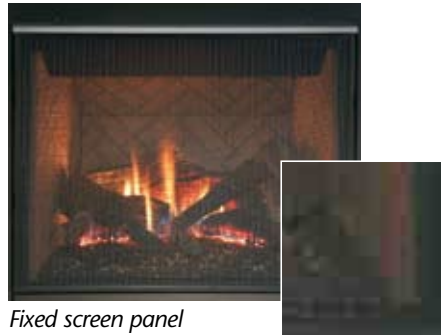

Fixed screen panel