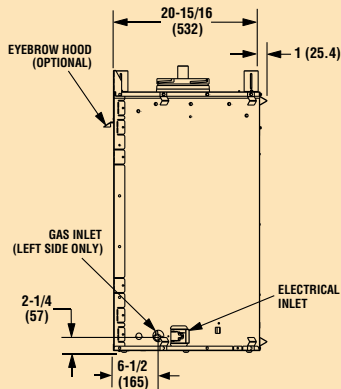

DIMENSIONS

GAS FIREPLACE SPECIFICATIONS

Side View

FRAMING

MODEL	A	B	C	D	E	F	G	H	WIDTH	HEIGHT	DEPTH
SYM-35	40-1/8"	37-1/8"	25-5/8"	29-1/8"	35-1/8"	21-1/2"	10-3/4"	32-1/2"	35-9/16"	40-5/16"	21-7/16"
SYM-40	40-1/8"	37-1/8"	25-5/8"	34-1/8"	40-1/8"	26-1/2"	13-3/4"	32-1/2"	40-9/16"	40-5/16"	21-7/16"
SYM-45	40-1/8"	37-1/8"	25-5/8"	39-1/8"	45-1/8"	31-1/2"	15-3/4"	32-1/2"	45-9/16"	40-5/16"	21-7/16"

PRODUCTS YOU CAN COUNT ON

Lennox is committed to providing you with high-quality products. A qualified dealer can help you find the right product to give you years of comfort and enjoyment.

LENNOX

HEARTH PRODUCTS

© Lennox Industries Inc. 2009

Visit us at www.lennox.com, or contact us at 1-800-9-LENNOX.

TYPICAL TOP-VENT-ONLY APPLICATIONS

EFFICIENCIES %

MODELS	NATURAL GAS			PROPANE		
	Canadian Energuide Rating	Steady State	AFUE*	Canadian Energuide Rating	Steady State	AFUE*
SYM-35	61.7	70.6	64.8	62.4	71.3	65.2
SYM-40	60.7	70.7	64.3	61.2	72.1	64.6
SYM-45	63.9	72.4	66.2	64.2	73.1	66.3

*Annual Fuel Utilization Efficiency (AFUE) is the recognized U.S. rating system for the total efficiency of heating products.

BTU INPUT

MODEL NO.	INPUT RATE (BTU/h) NG	INPUT RATE (BTU/h) LP
SYM-35	33,000 to 21,500	27,500 to 21,000
SYM-40	37,000 to 23,500	32,000 to 24,500
SYM-45	39,000 to 26,000	33,500 to 26,000

Maximum manifold pressure is 3.5 in. w.c. (0.87 kPa) for natural gas and 10 in. w.c. (2.49 kPa) for LP/Propane gas.

On the cover: Symmetry™ 40 shown with Traditional andirons and Venetian Tile liner interior.

All Dave Lennox Signature™ Collection gas fireplaces utilize either a Secure Vent™ (rigid) or Secure Flex™ (flexible) 4.5" outer coaxial venting system, and include a limited lifetime warranty.

IMPORTANT NOTES: