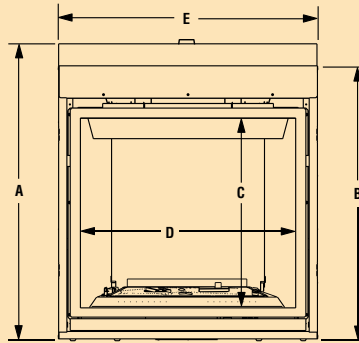

Front View

FRAMING

MODEL	A	B	C	D	E	F	G	H	WIDTH	HEIGHT	DEPTH
SYM-35	40-1/8"	37-1/8"	25-5/8"	29-1/8"	35-1/8"	21-1/2"	10-3/4"	32-1/2"	35-9/16"	40-5/16"	21-7/16"
SYM-40	40-1/8"	37-1/8"	25-5/8"	34-1/8"	40-1/8"	26-1/2"	13-3/4"	32-1/2"	40-9/16"	40-5/16"	21-7/16"
SYM-45	40-1/8"	37-1/8"	25-5/8"	39-1/8"	45-1/8"	31-1/2"	15-3/4"	32-1/2"	45-9/16"	40-5/16"	21-7/16"

PRODUCTS YOU CAN COUNT ON

Lennox is committed to providing you with high-quality products. A qualified dealer can help you find the right product to give you years of comfort and enjoyment.

LENNOX

HEARTH PRODUCTS

© Lennox Industries Inc. 2009

Visit us at www.lennox.com, or contact us at 1-800-9-LENNOX.