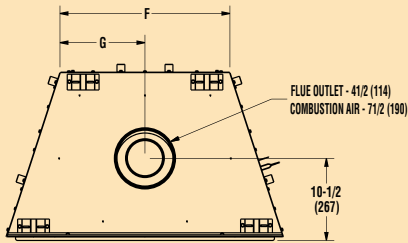

GAS FIREPLACE SPECIFICATIONS

Top View