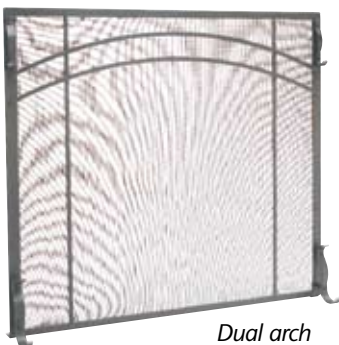

*Pull screen front panel kit*

*Fixed screen panel*

**STEP 5:**

**FREE-STANDING SCREEN** (optional)

Add a decorative element with a free-standing designer fire screen.

*Dual arch*

**Symmetry™ Series** shown in liquid propane (LP) gas with Buff Rustic Herringbone brick liner and Corinth andirons.